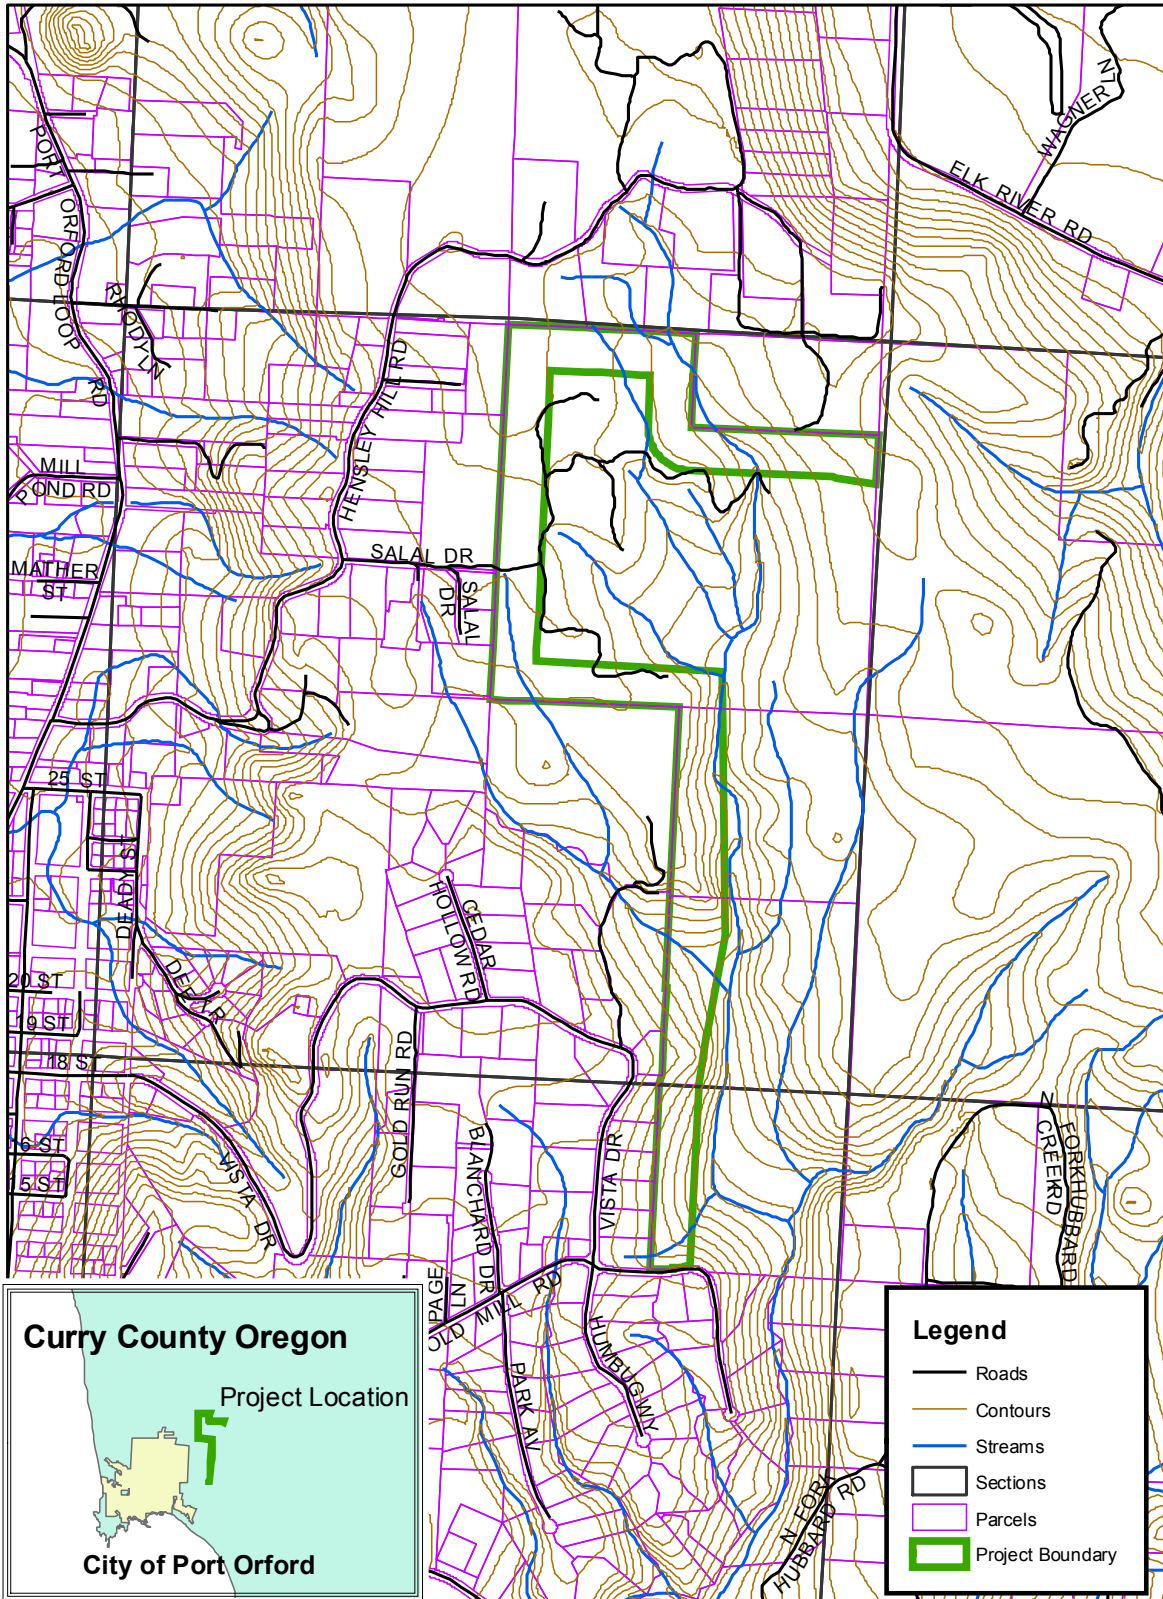

CWPP
 Port Orford Cedar Terrace
 Fuel Break

1 inch equals 0.25 miles

0 660 1,320 2,640 3,960 5,280 Feet