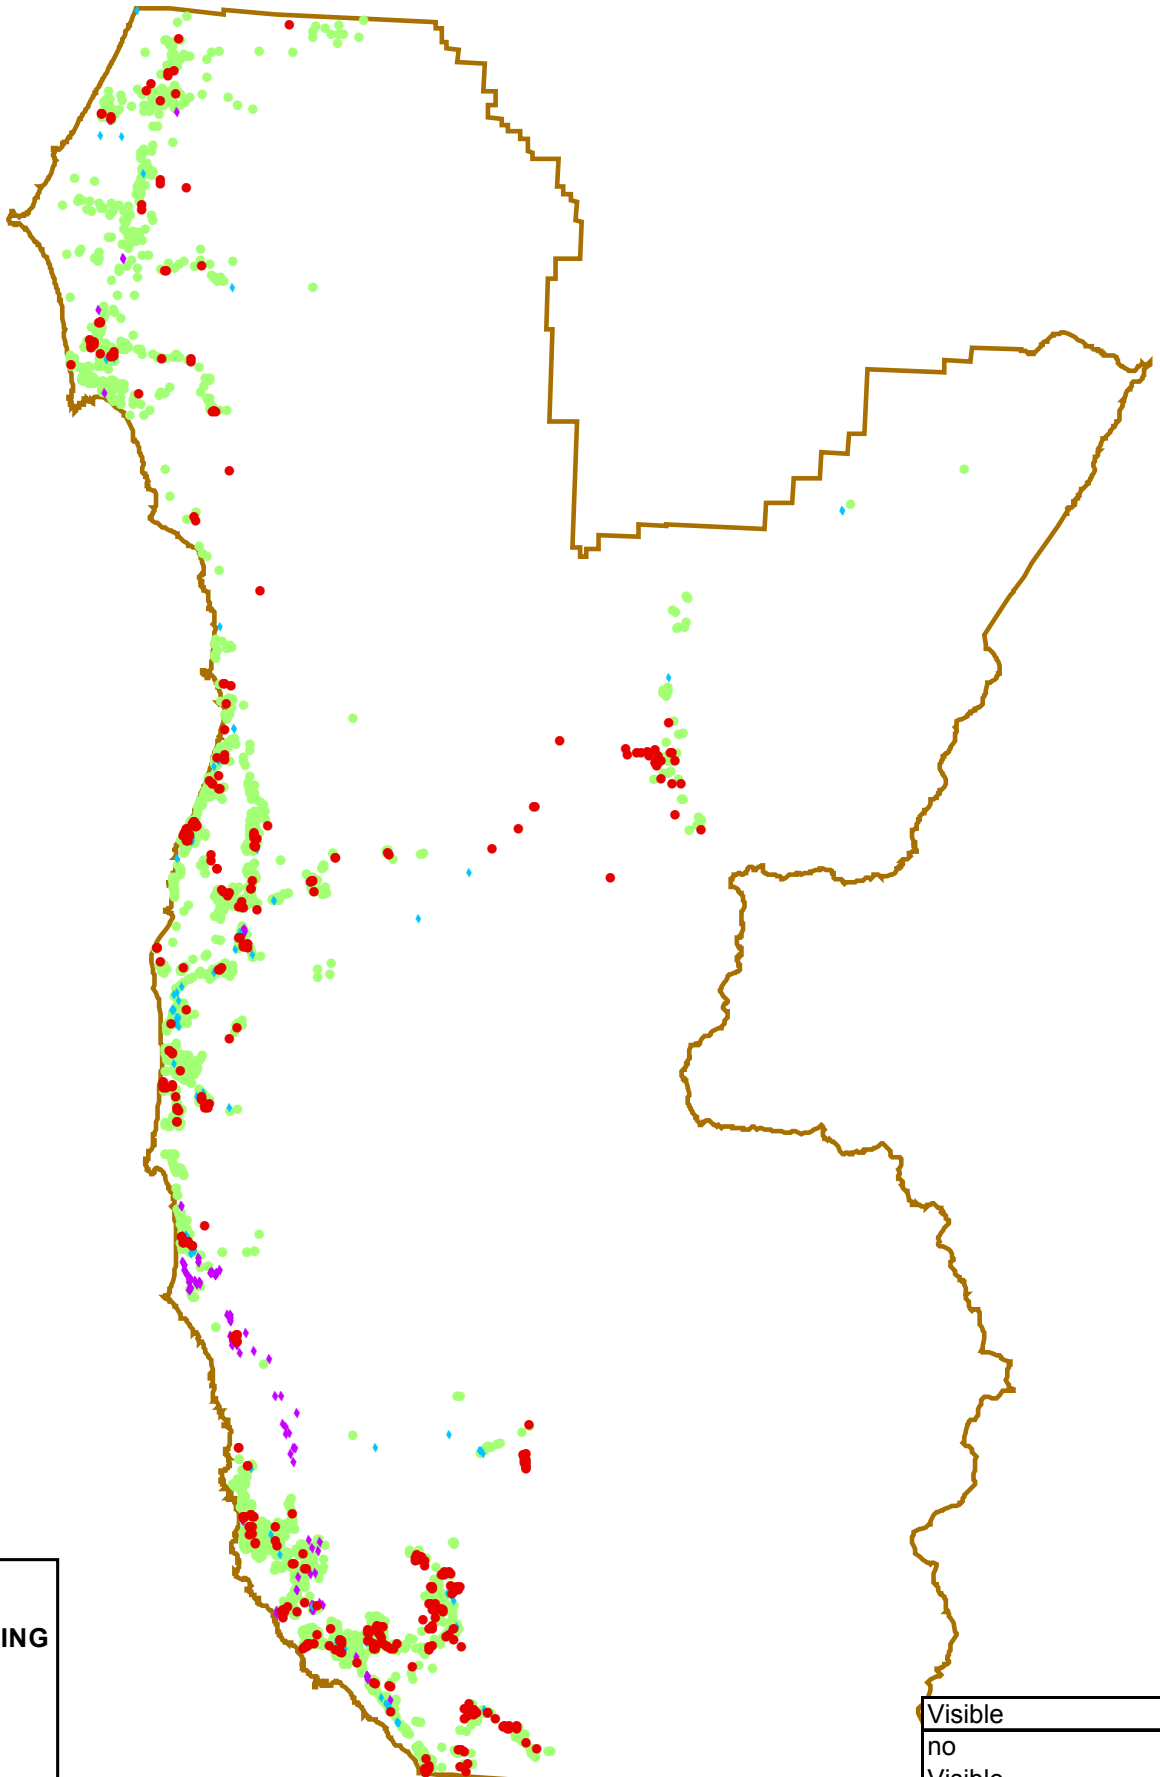

Inadequate Address Signs

Legend

ADDRESS SIGNING

- Inadequate
- NO DATA
- NA
- Visible

Visible	Total
no	648
Visible	2988
Grand Total	3636