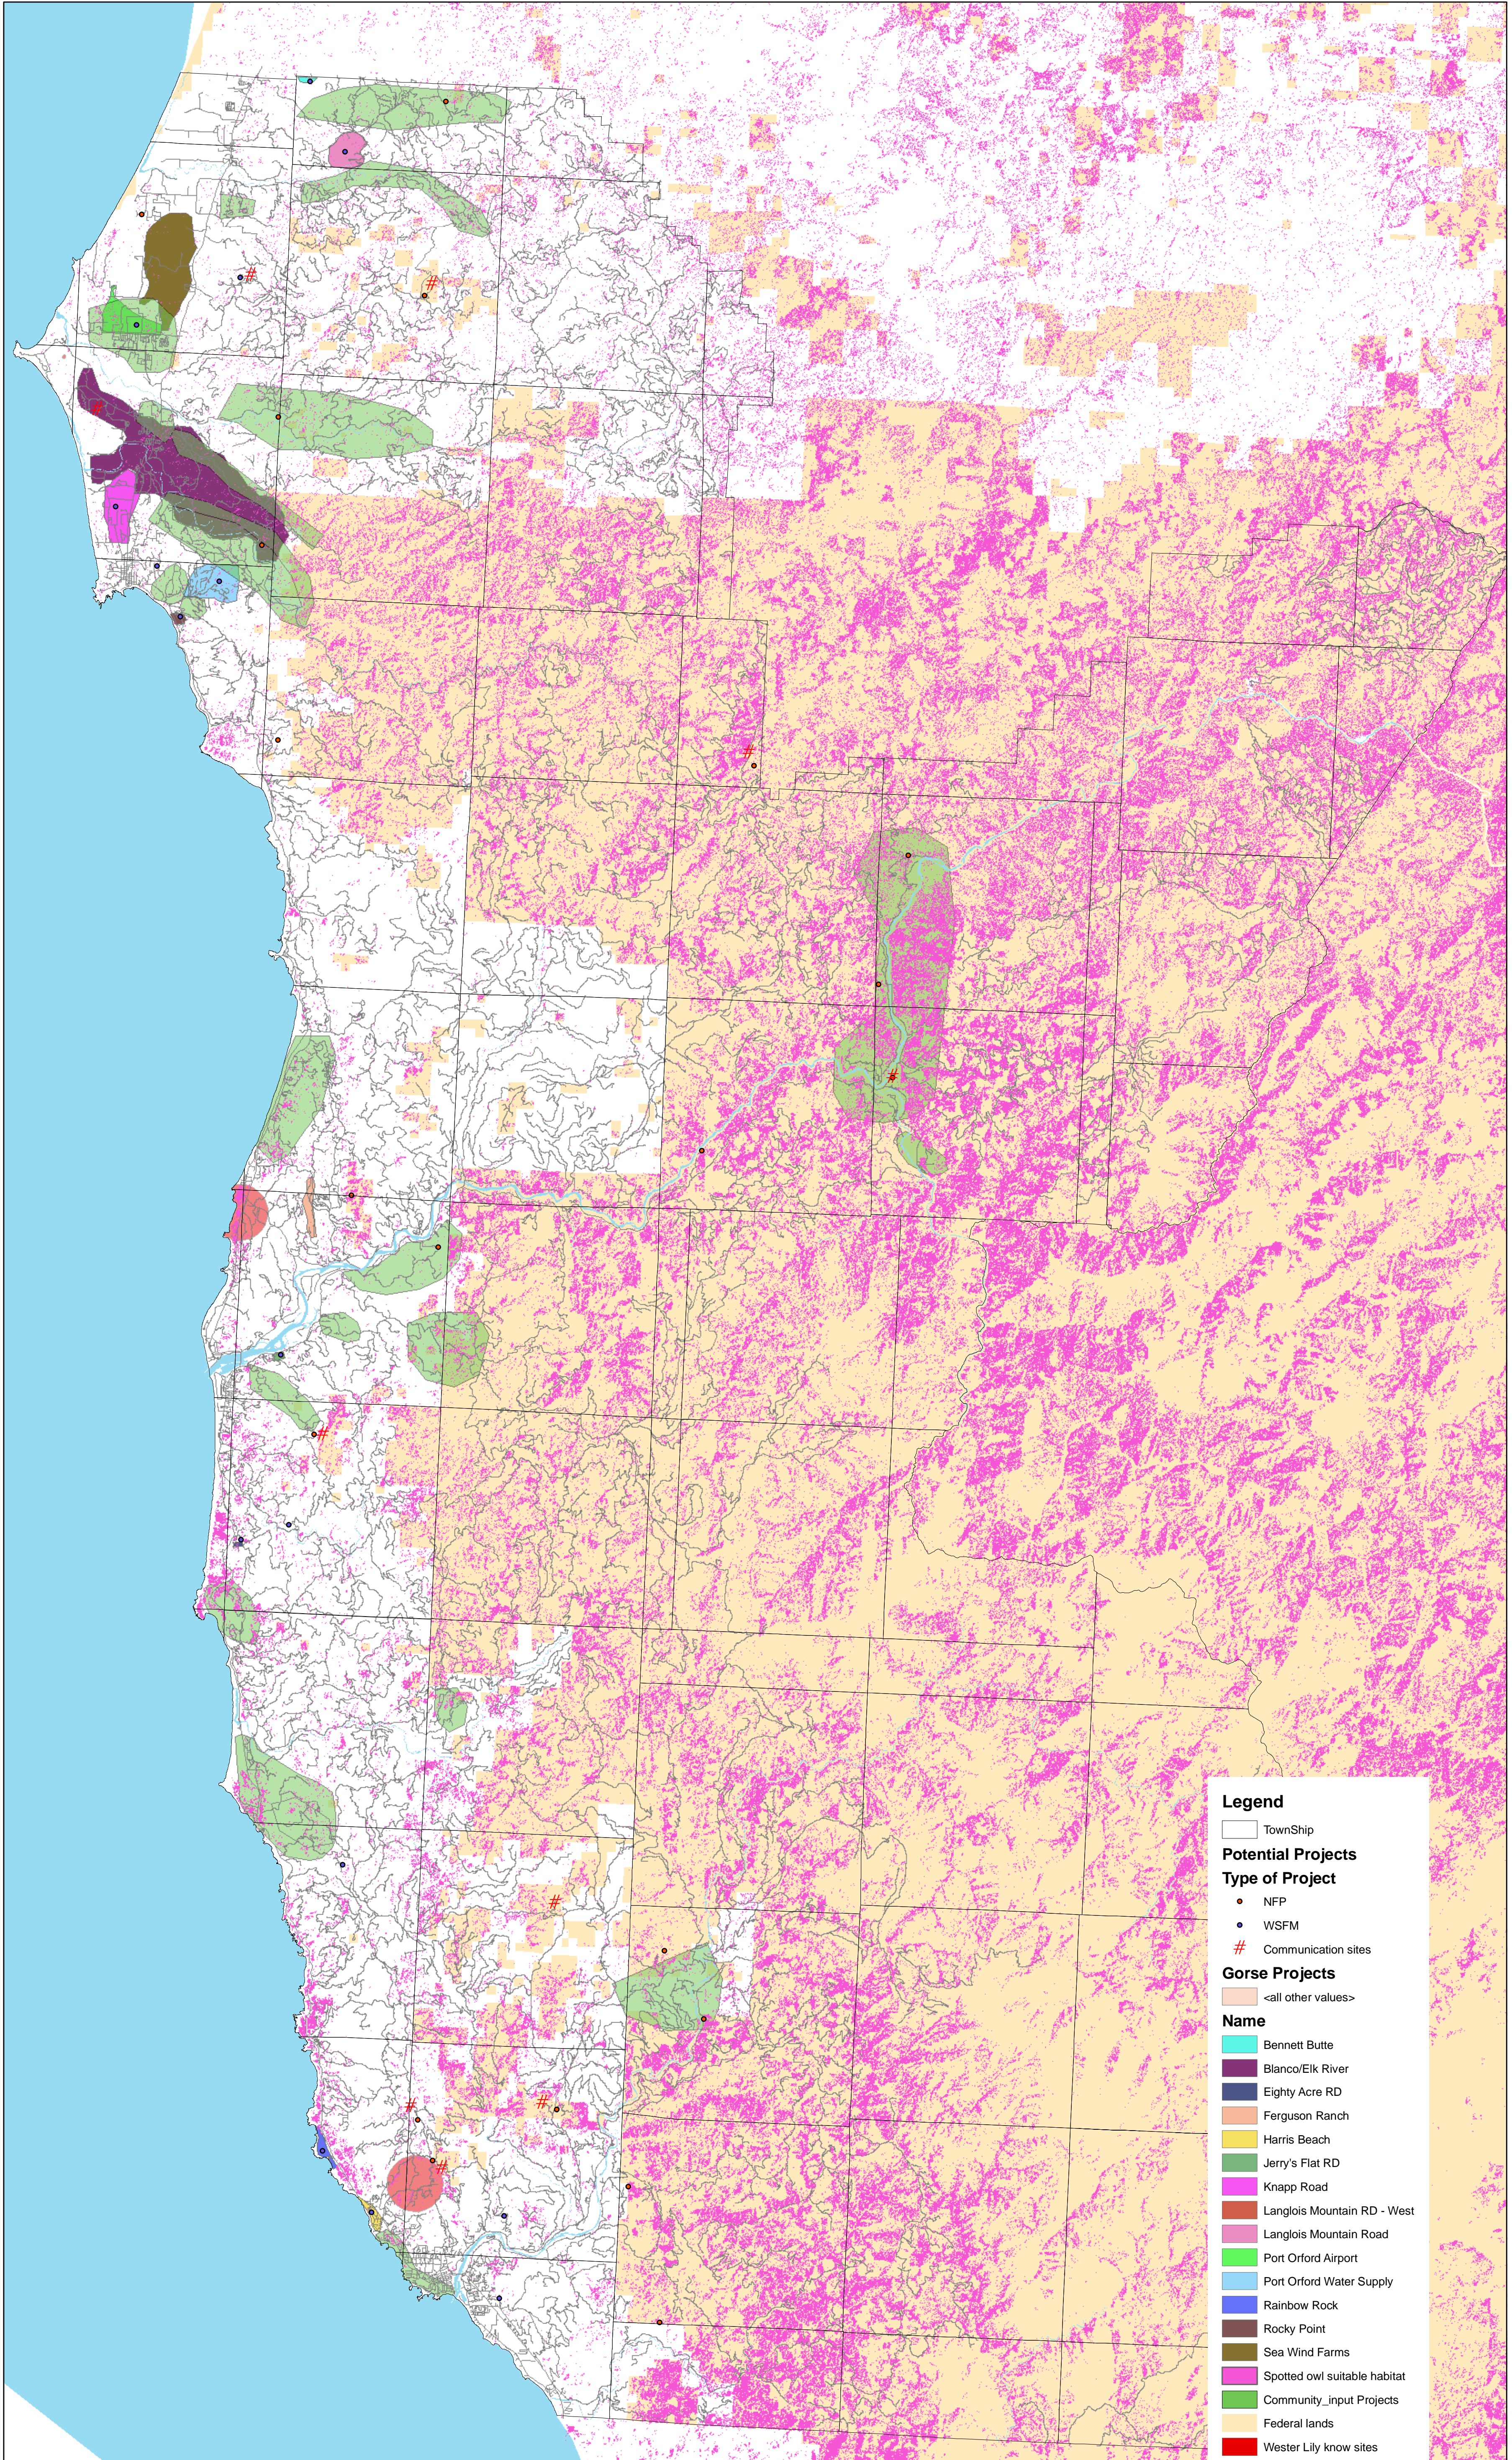

CWPP Potential Projects Spotted Owl Suitable Habitat Wester Lily

0 2 4 8 12 16 Miles